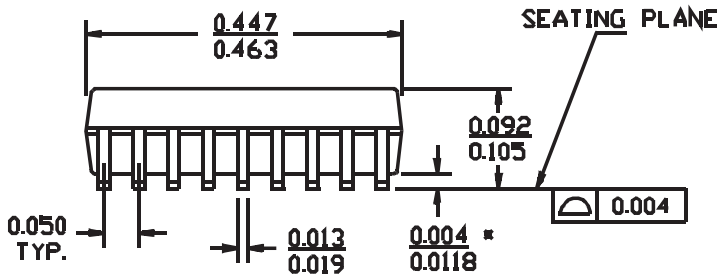

# Hampshire part # HS10-10050o

Hampshire TSHARC-10 "Octopus" Touch Screen Controller  
 18-Lead Plastic Small Outline - 300mil (SOIC)

Micro-controller pin-out and mechanical specifications.

Please contact Hampshire Company for complete TSHARC Octopus engineering specifications.

18-Lead (300-Mil) Molded SO IC S3

DIMENSIONS IN INCHES **MIN.**  
**MAX.**

51-85023-A