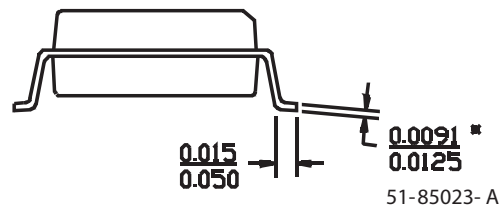

# Hampshire part # HS10-10050o

Hampshire TSHARC-10 "Octopus" Touch Screen Controller  
 18-Lead Plastic Small Outline - 300mil (SOIC)

Micro-controller pin-out and mechanical specifications.

Please contact Hampshire Company for complete TSHARC Octopus engineering specifications.

18-Lead (300-Mil) Molded SO IC S3

DIMENSIONS IN INCHES **MIN.**  
**MAX.**

51-85023-A