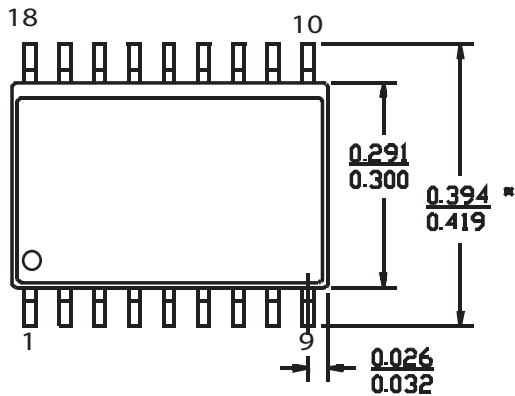

# Hampshire part # HS10-10050o

Hampshire TSHARC-10 "Octopus" Touch Screen Controller  
 18-Lead Plastic Small Outline - 300mil (SOIC)

Micro-controller pin-out and mechanical specifications.

Please contact Hampshire Company for complete TSHARC Octopus engineering specifications.

18-Lead (300-Mil) Molded SO IC S3

DIMENSIONS IN INCHES **MIN.**  
**MAX.**

51-85023-A